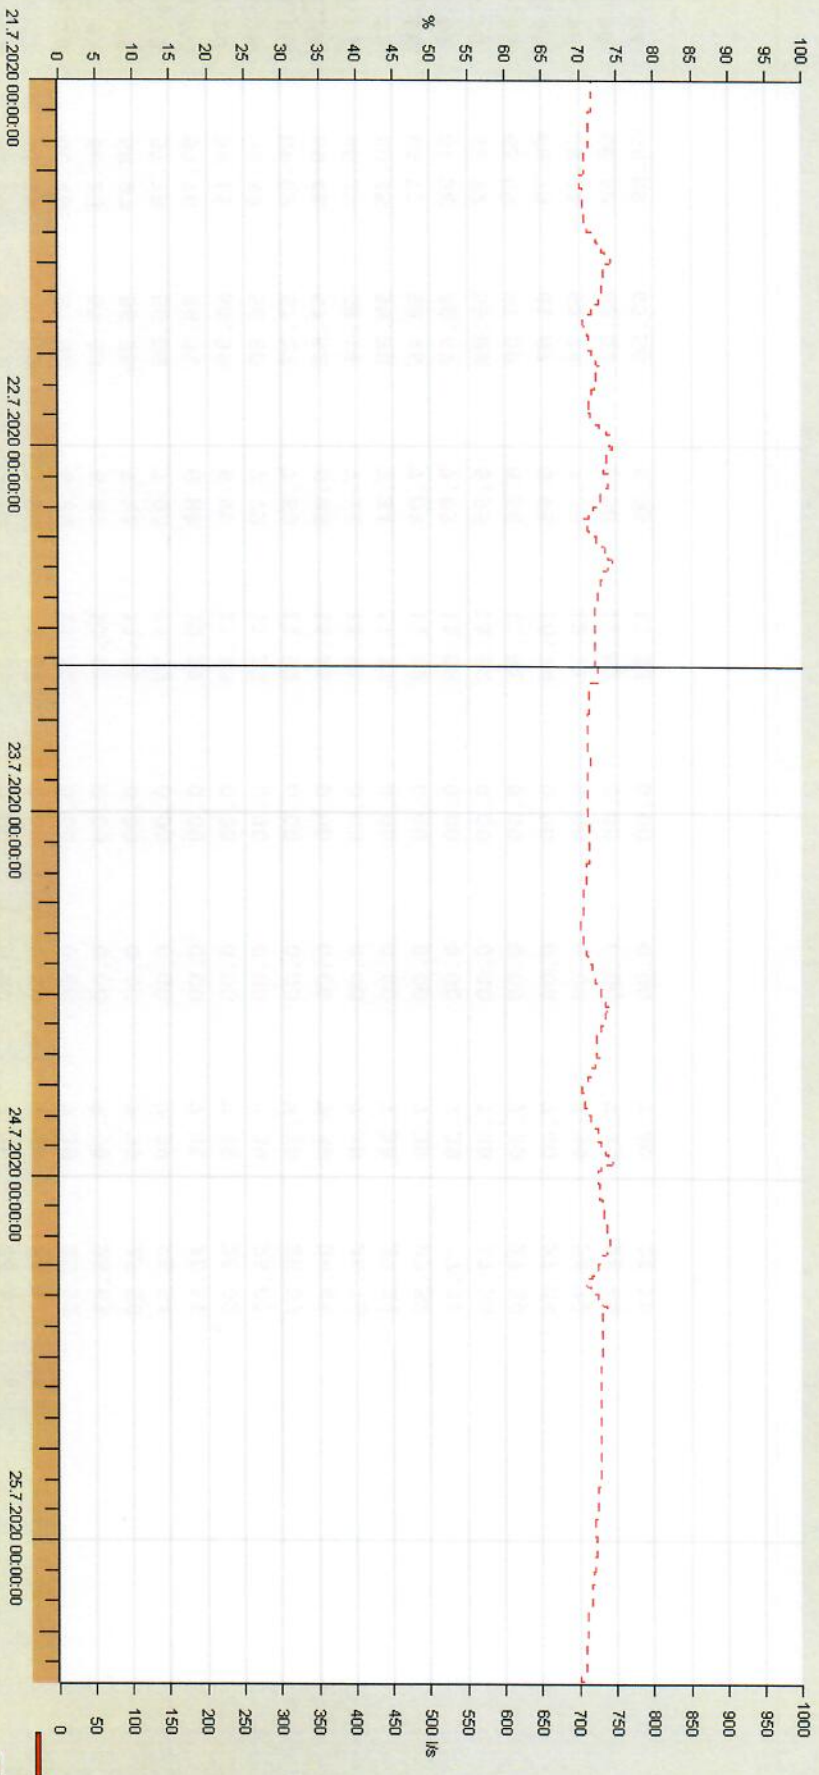

Units | Limpower setpoint | Control Units | Print monitor

Group: (None) | Available From: 26.04.2020 00:00:00 | Time (Ruler): 22.07.2020 14:20:09.229 | Time (Server): 04.08.2020 09:27:41 | Zoom time: 100.00% | Zoom Value: 100.00%

Text address	Long text	Current value	Unit	Current state	Value range 0%	Value range 100%	Ruler value	Ruler state
☒ HDR:1 LNB10.CF001.X001	Flow 1 Fish passage	715.86	l/s	Substituted, ...	0.00	1000.00	721.14	Substitute...