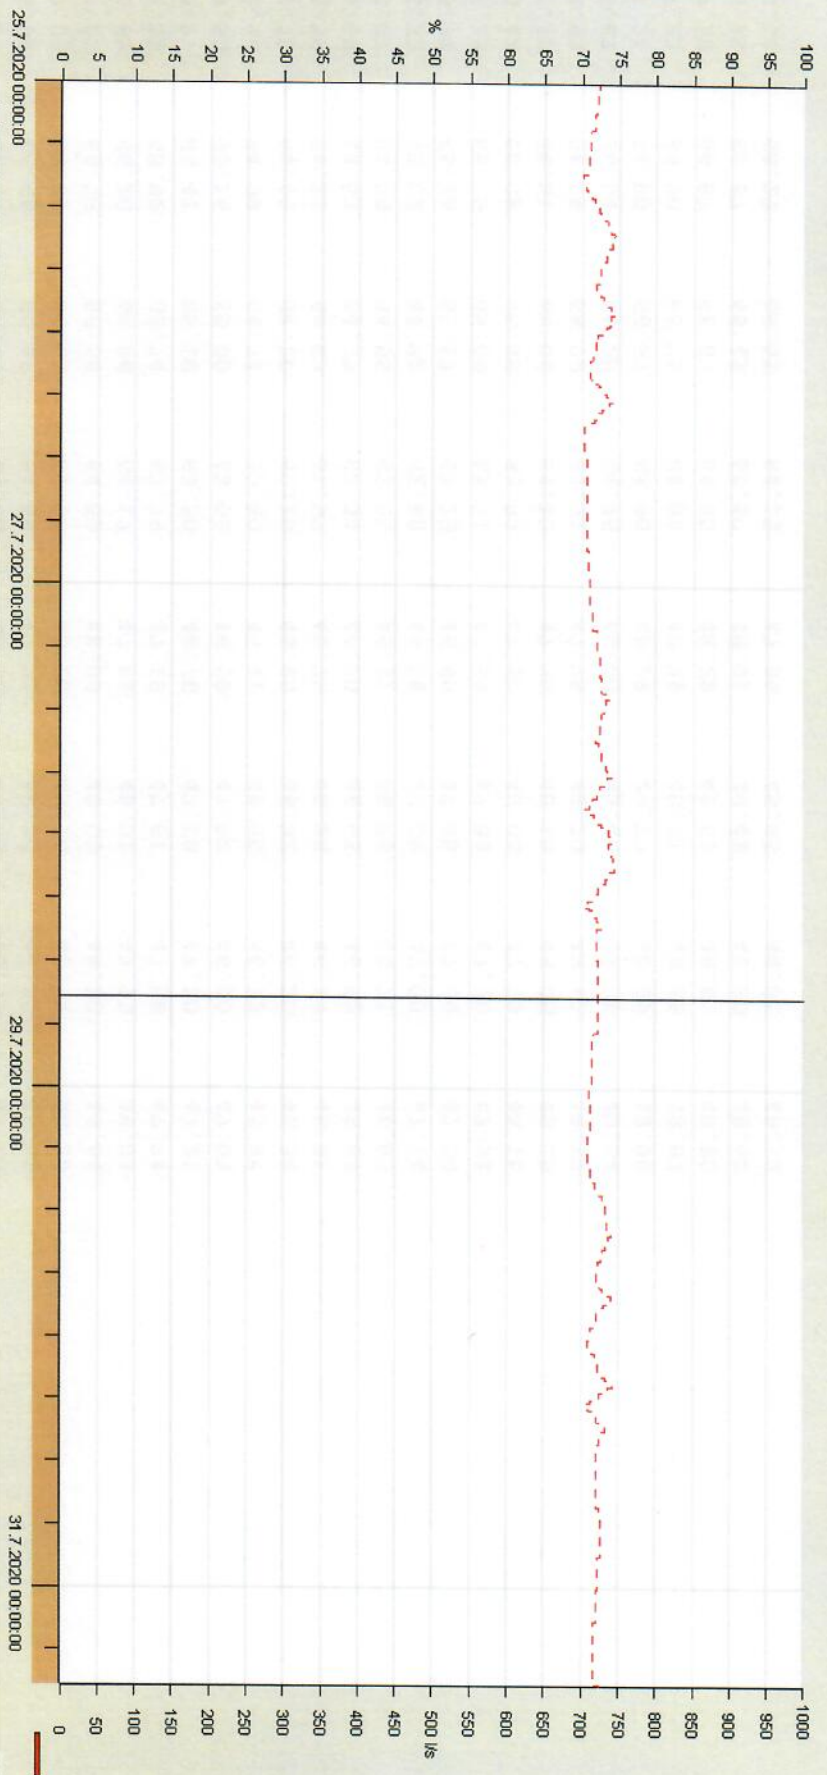

Group: (None)

Available From: 26.04.2020 00:00:00 Till: 04.08.2020 09:26:17

Displayed From: 07.07.2020 00:00:00 Till: 14.07.2020 09:22:32

Time (Ruler): 08.07.2020 20:35:13.528

Time (Server): 04.08.2020 09:26:17

Group: (None)
Available From: 26.04.2020 00:00:00 Till: 04.08.2020 09:26:47
Displayed From: 14.07.2020 00:00:00 Till: 21.07.2020 09:22:32
Time (Ruler): 16.07.2020 05:30:16.234
Time (Server): 04.08.2020 09:26:47
Zoom time: 100.00%
Zoom Value: 100.00%

Text address	Long text	Current value	Unit	Current state	Value range 0%	Value range 100%	Ruler value	Ruler state
<input checked="" type="checkbox"/> HDR.1.LNB10.CFO01.XG01	Flow / Fish passage	715.66	lbs	Substituted, ...	0.00	1000.00	746.93	Substitute...

Group: (None)
Available From: 26.04.2020 00:00:00 Till: 04.08.2020 09:28:04
Displayed From: 25.07.2020 00:00:00 Till: 31.07.2020 09:22:32
Time (Ruler): 26.07.2020 15:12:09.199
Time (Server): 04.08.2020 09:28:04
Zoom time: 100.00%
Zoom Value: 100.00%