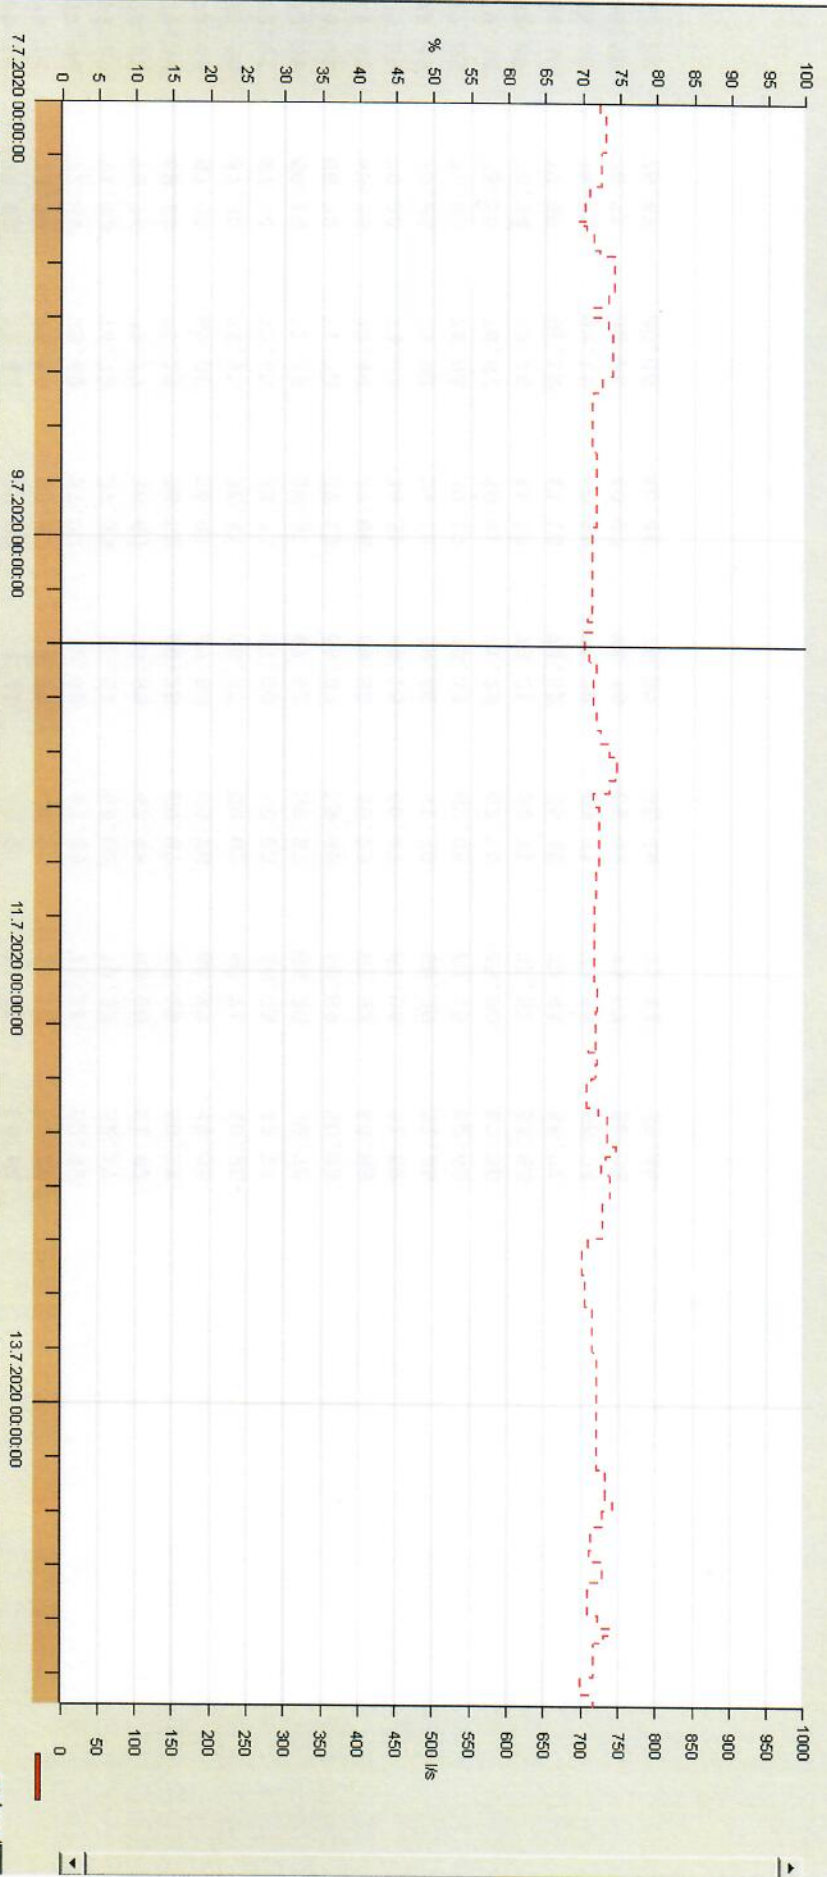

Group: (None)

Available From: 26.04.2020 00:00:00 Till: 04.08.2020 09:25:34
 Displayed From: 30.06.2020 00:00:00 Till: 07.07.2020 09:22:32
 Time (Ruler): 01.07.2020 20:35:13.528
 Time (Server): 04.08.2020 09:25:34
 Zoom time: 100.00%
 Zoom Value: 100.00%

Text address	Long text	Current value	Unit	Current state	Value range 0%	Value range 100%	Ruler value	Ruler state
<input checked="" type="checkbox"/> HDR:1 LNB10.CF001 XG01	Flow 1 Fish passage	715.66	l/s	Substituted, ...	0.00	1000.00	715.98	Substitute...

Group: (None)

Available From: 26.04.2020 00:00:00 Till: 04.08.2020 09:26:17

Displayed From: 07.07.2020 00:00:00 Till: 14.07.2020 09:22:32

Time (Ruler): 08.07.2020 20:35:13.528

Time (Server): 04.08.2020 09:26:17

Group: (None)
Available From: 26.04.2020 00:00:00 Till: 04.08.2020 09:28:04
Displayed From: 25.07.2020 00:00:00 Till: 31.07.2020 09:22:32
Time (Ruler): 26.07.2020 15:12:09.199
Time (Server): 04.08.2020 09:28:04
Zoom time: 100.00%
Zoom Value: 100.00%