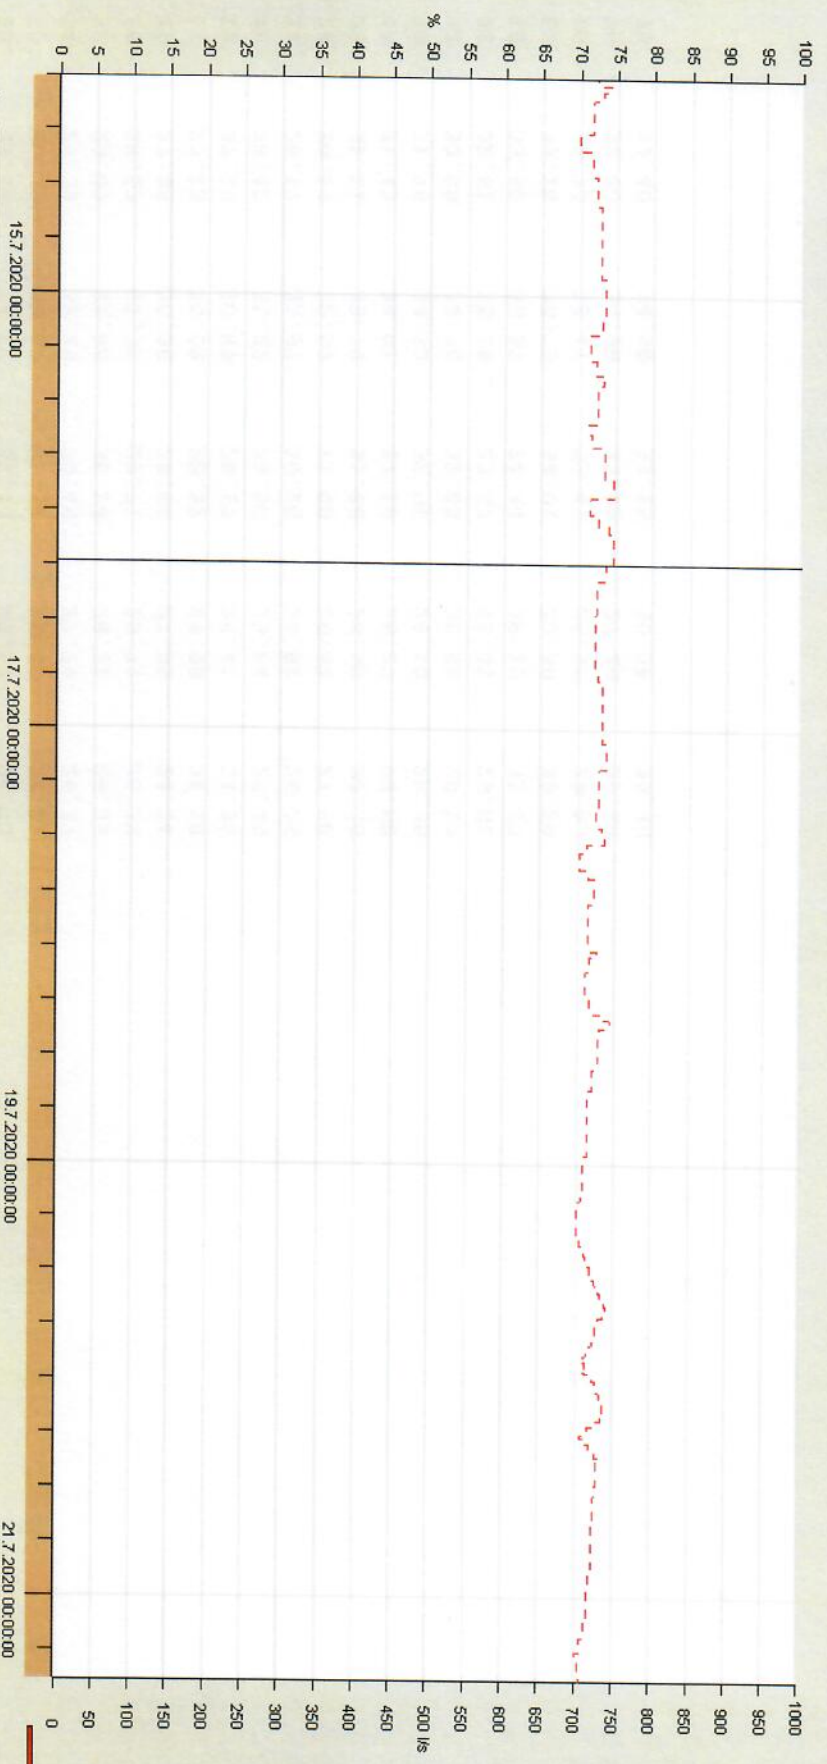

Text address	Long text	Current value	Unit	Current state	Value range 0%	Value range 100%	Ruler value	Ruler state
<input checked="" type="checkbox"/> HDR:1 LNB10.CF001 XG01	Flow 1 Fish passage	715.66	l/s	Substituted, ...	0.00	1000.00	715.98	Substitute...

Group: (None)

Available From: 26.04.2020 00:00:00 Till: 04.08.2020 09:26:17

Displayed From: 07.07.2020 00:00:00 Till: 14.07.2020 09:22:32

Time (Ruler): 08.07.2020 20:35:13.528

Time (Server): 04.08.2020 09:26:17

Zoom time: 100.00%

Zoom Value: 100.00%

Text address	Long text	Current value	Unit	Current state	Value range 0%	Value range 100%	Ruler value	Ruler state
<input checked="" type="checkbox"/> HDR:1 LNB10.CF001.XG01	Flow 1 Fish passage	715.66	l/s	Substituted, ...	0.00	1000.00	717.58	Substitute ...

Group: (None)
Available From: 26.04.2020 00:00:00 Till: 04.08.2020 09:26:47
Displayed From: 14.07.2020 00:00:00 Till: 21.07.2020 09:22:32
Time (Ruler): 16.07.2020 05:30:16.234
Time (Server): 04.08.2020 09:26:47
Zoom time: 100.00%
Zoom Value: 100.00%