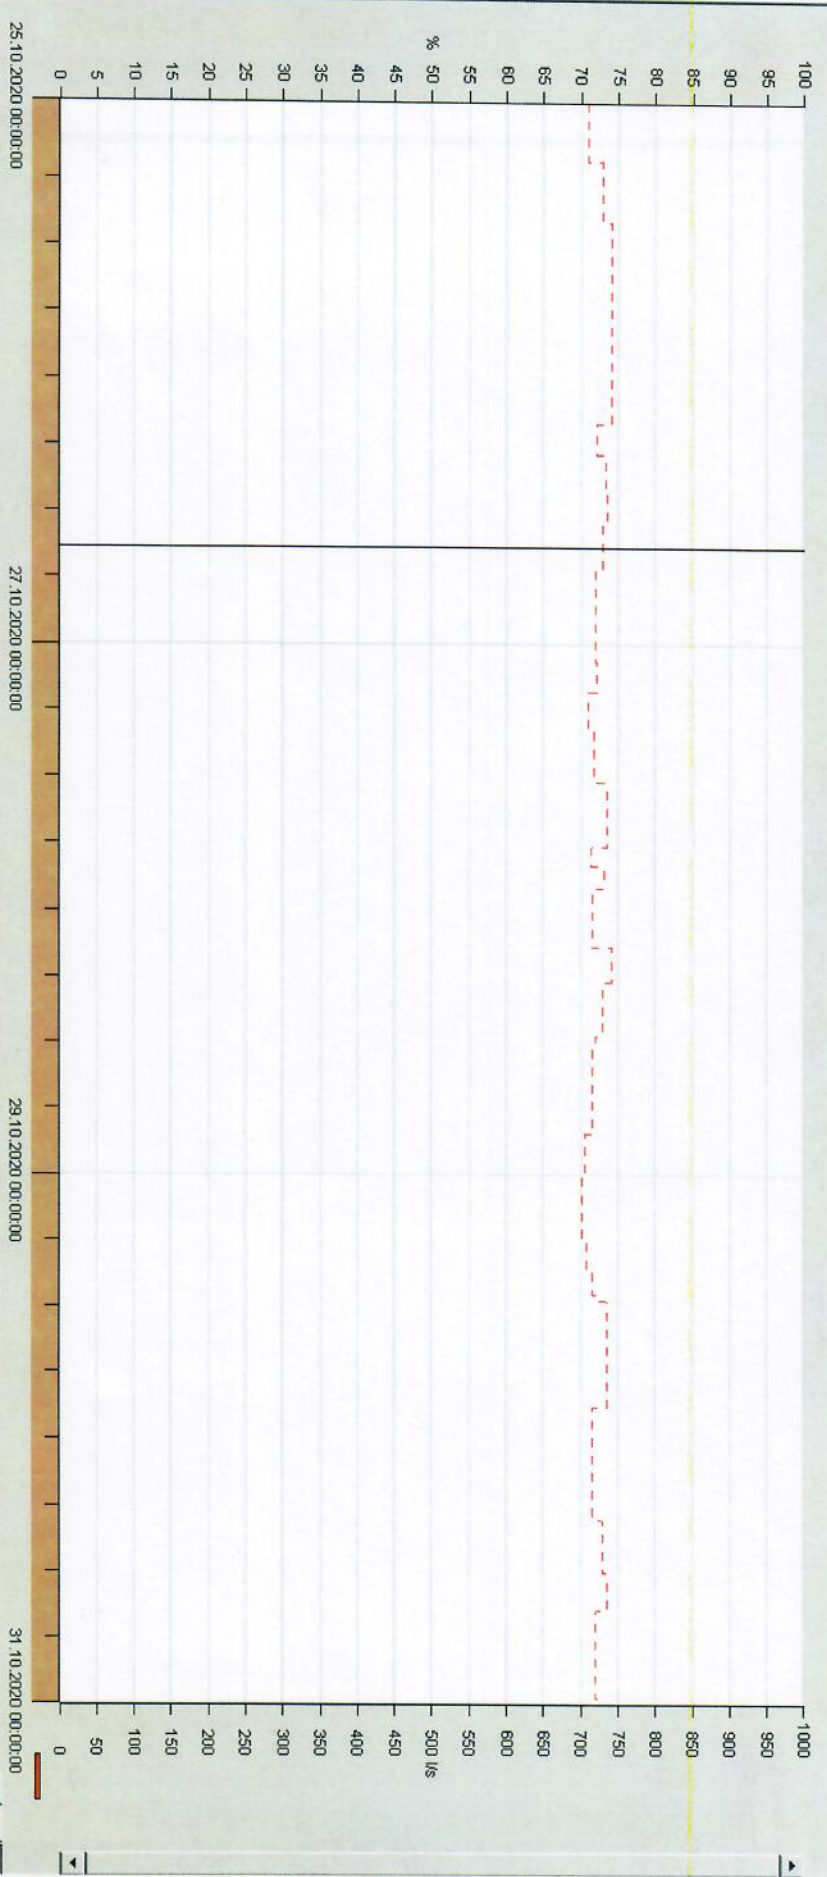

Group: (None) Available From: 25.07.2020 00:00:00 Till: 02.11.2020 12:17:38 Time (Ruler): 17.10.2020 11:27:40.494
 Displayed From: 15.10.2020 20:00:00 Till: 18.10.2020 00:00:46 Time (Server): 02.11.2020 12:17:38 Zoom time: 100.00%
 Zoom Value: 100.00%

Text address	Long text	Current value	Unit	Current state	Value range 0%	Value range 100%	Ruler value	Ruler state
<input checked="" type="checkbox"/> HR1 LNBI0.CF001.X001	Flow 1 Fish passage	726.33	l/s	Substituted, ...	0.00	1000.00	726.35	Substitute...

Group: (None)

Available From: 25.07.2020 00:00:00 Till: 02.11.2020 11:58:21 Time (Ruler): 20.10.2020 09:40:17.064 Zoom time: 100.00%

Displayed From: 17.10.2020 11:49:00 Till: 25.10.2020 10:49:46 Time (Server): 02.11.2020 11:58:21 Zoom Value: 100.00%

Group: (None)

Available From: 25.07.2020 00:00:00 Till: 02.11.2020 12:01:53
 Displayed From: 25.10.2020 00:00:00 Till: 31.10.2020 00:00:46

Time (Ruler): 26.10.2020 15:09:48.609
 Time (Server): 02.11.2020 12:01:53